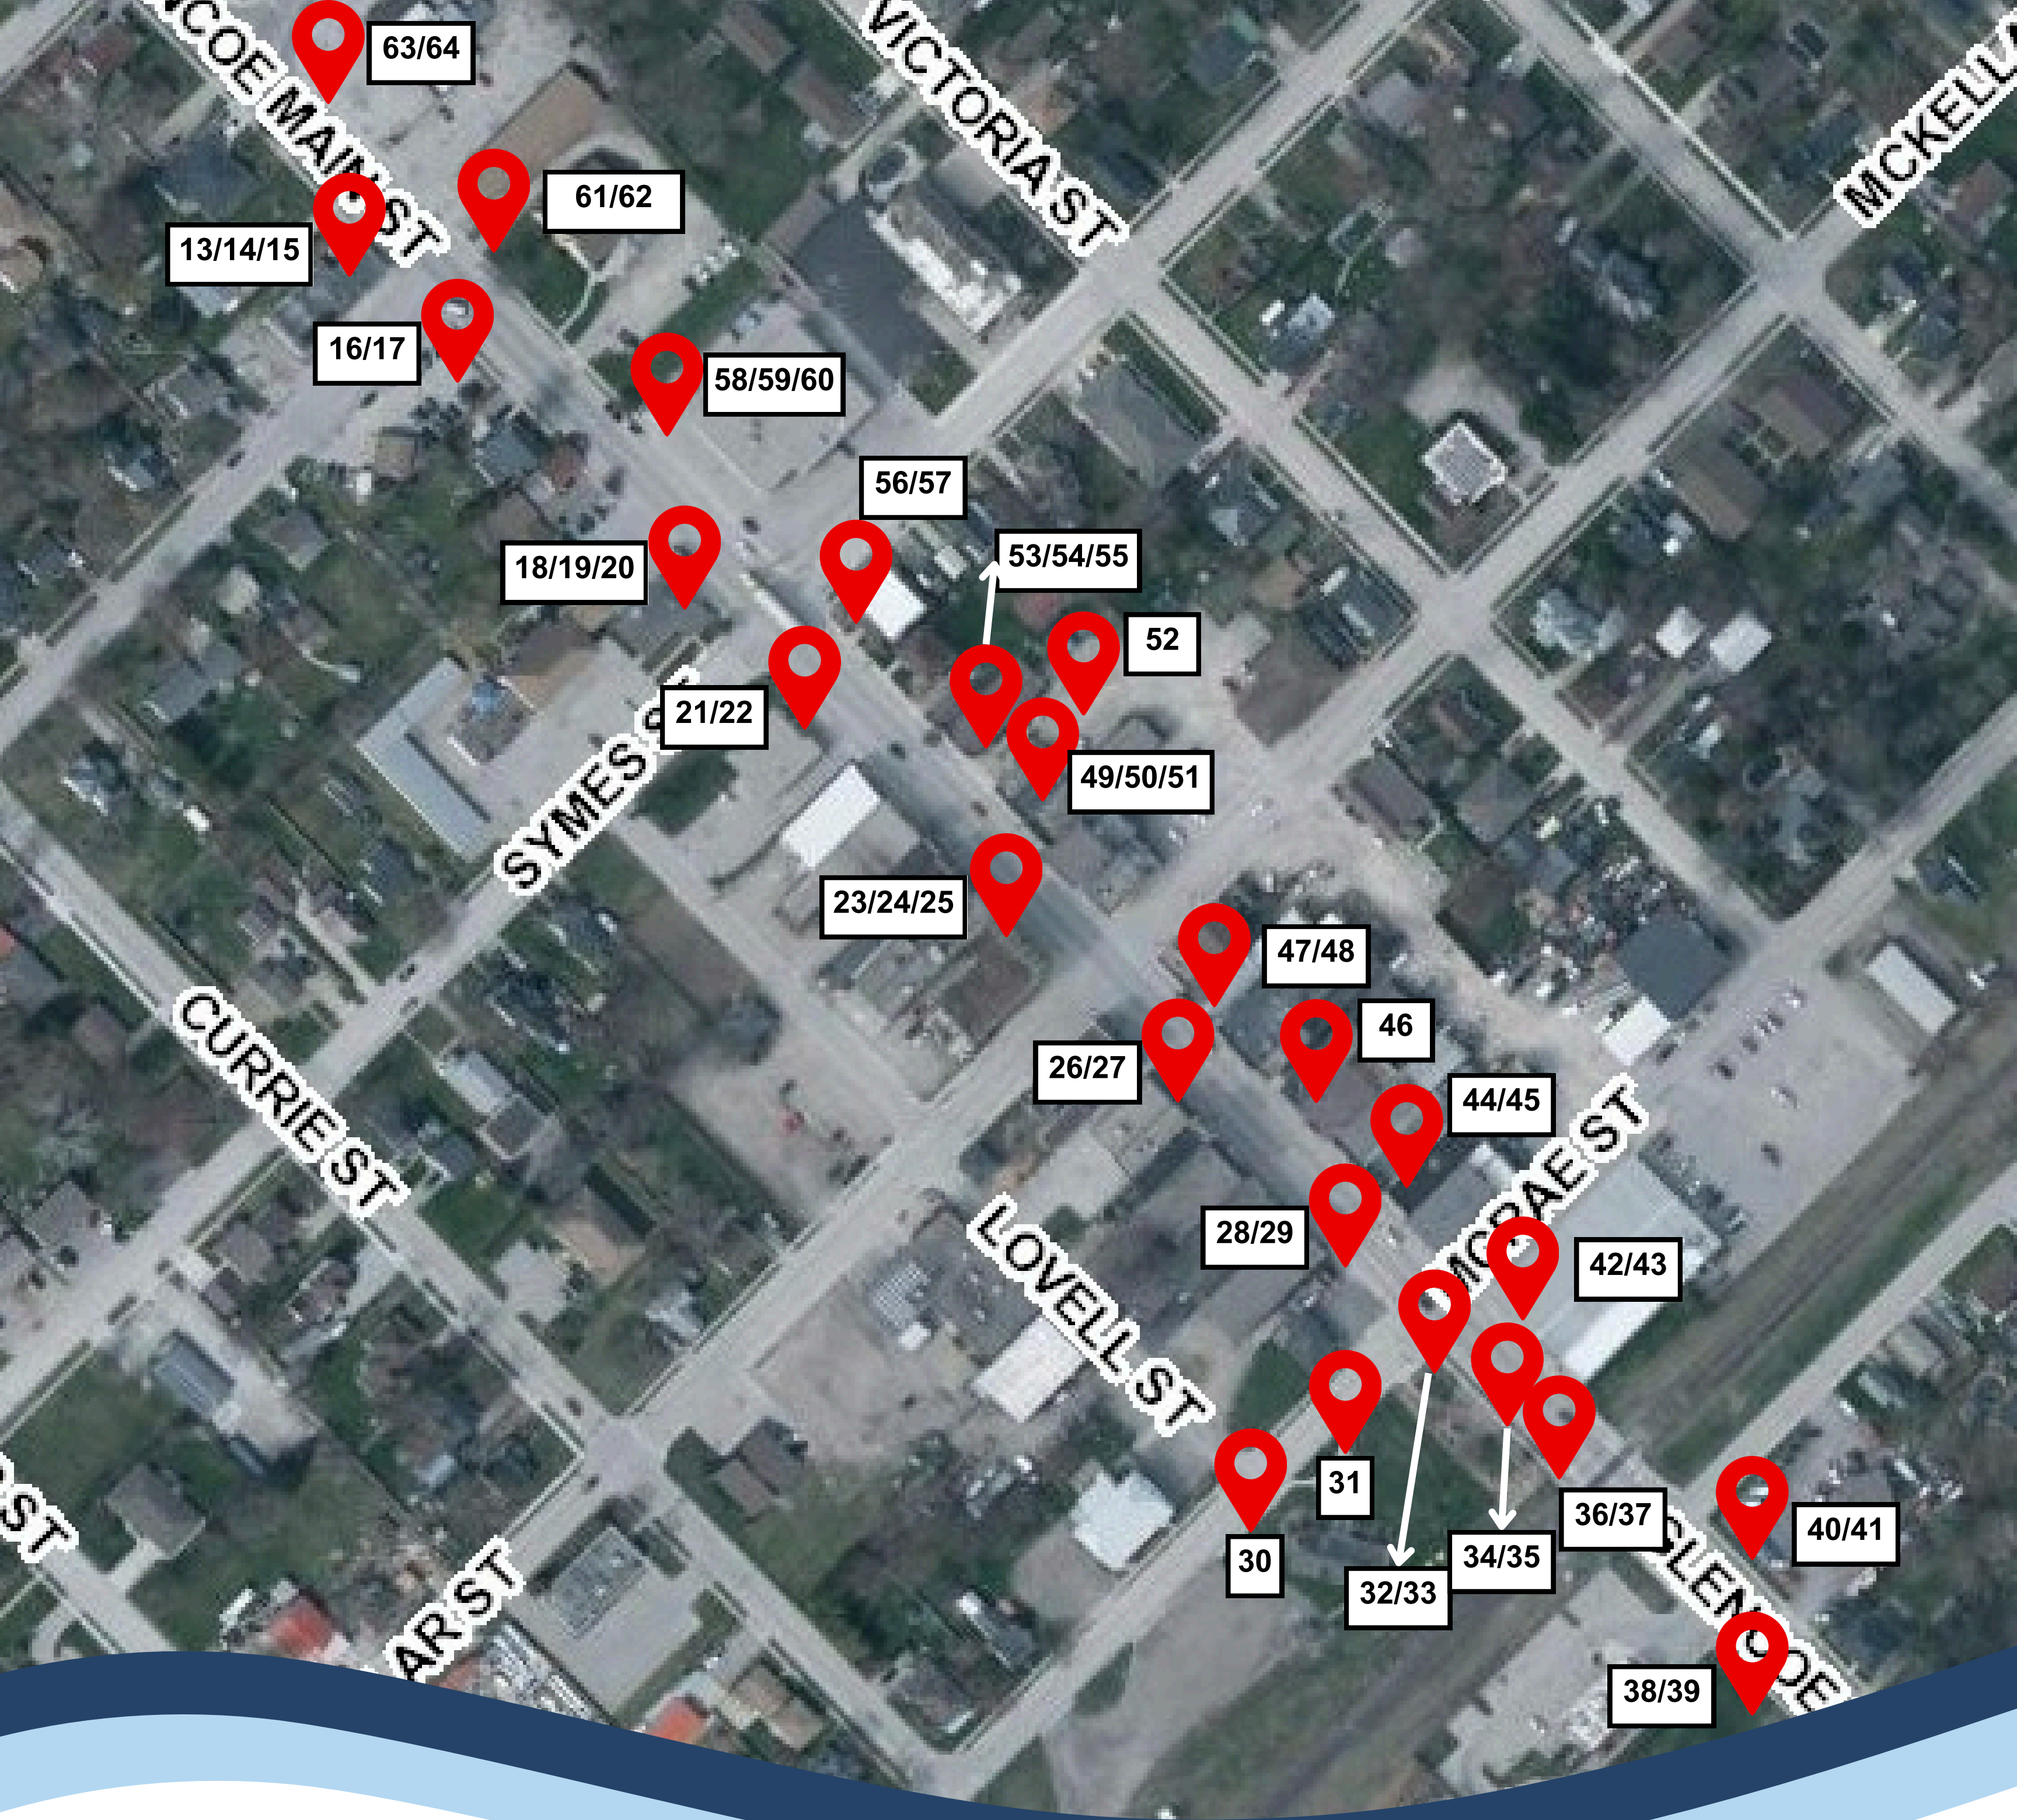

Municipality of Southwest Middlesex

519-287-2015 ext. 8112

kmiller@southwestmiddlesex.ca

Appin Locations:

1. Basket - Left of the Ekfrid Community Centre, 48 Wellington Ave.
2. Planter - Left of the Ekfrid Community Centre, 48 Wellington Ave.
3. Basket - Right of the Ekfrid Community Centre, 48 Wellington Ave.
4. Planter - Right of the Ekfrid Community Centre, 48 Wellington Ave.
5. Basket - Near 22772 Thames Rd.
6. Basket - Near 22764 Thames Rd.
7. Basket - Near 22752 Thames Rd.
8. Basket - Corner of Glendon Dr. & Thames Rd.
9. Basket - Near 5153 Glendon Dr.
10. Basket - Corner of Glendon Dr. & Wellington Ave.
11. Basket - Across from 5166 Glendon Dr.
12. Basket - Near 5173 Glendon Dr.

Glencoe Locations:

13/14. Baskets - Near Bryans Variety, 158 Mill St.

15. Planter - Near Bryans Variety, 158 Mill St.

16/17. Baskets - Near Foreign Policy Auto Repair, 260 Main St.

18/19. Baskets - Near CIBC, 252 Main St.

20. Planter - Near CIBC, 252 Main St.

21/22. Baskets - Near Kay Chiropractic, 248 Main St.

23/24. Baskets - Near McKellar Hotel, 230 Main St.

25. Planter - Near McKellar Hotel, 230 Main St.

26/27. Baskets - Near Let It Brie, 222 Main St.