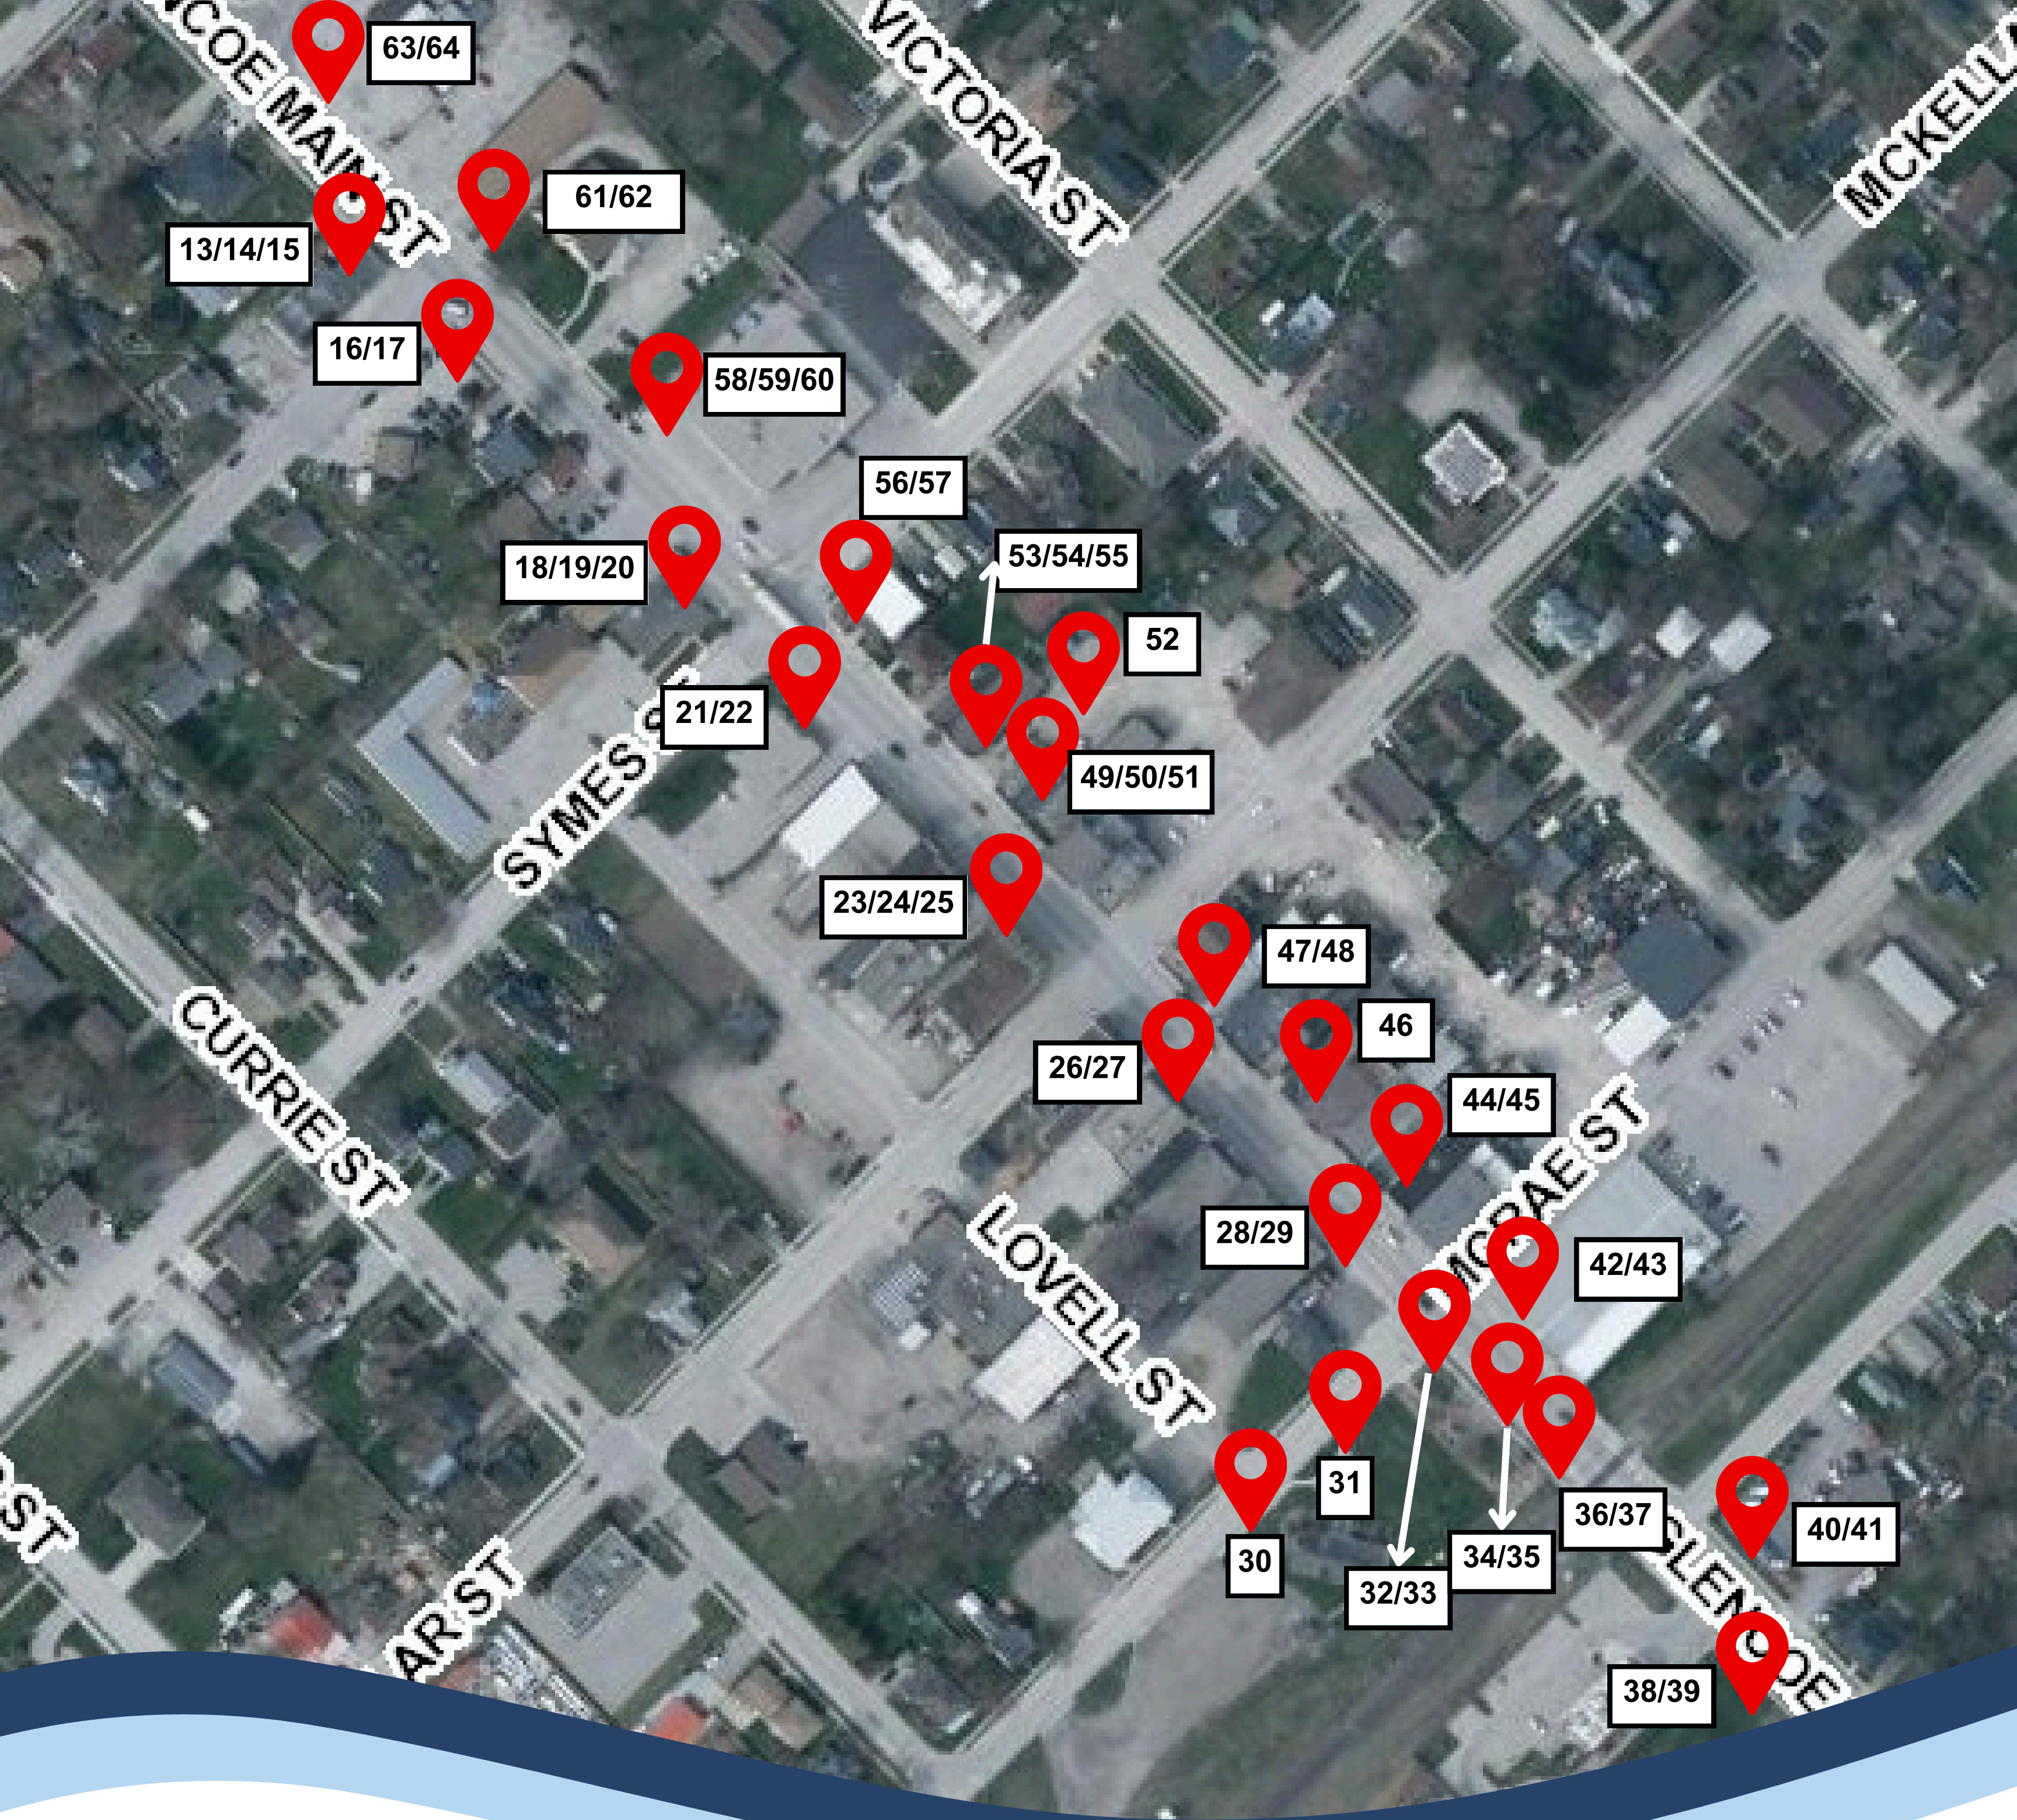

Glencoe Locations:

13/14. Baskets - Near Bryans Variety, 158 Mill St.

15. Planter - Near Bryans Variety, 158 Mill St.

16/17. Baskets - Near Foreign Policy Auto Repair, 260 Main St.

18/19. Baskets - Near CIBC, 252 Main St.

20. Planter - Near CIBC, 252 Main St.

21/22. Baskets - Near Kay Chiropractic, 248 Main St.

23/24. Baskets - Near McKellar Hotel, 230 Main St.

25. Planter - Near McKellar Hotel, 230 Main St.

26/27. Baskets - Near Let It Brie, 222 Main St.

28/29. Baskets - Near 202 Main St.

30. Basket - Across from the Legion, 156 McRae St.

31. Basket - Near the Glencoe Train Station, 151 McRae St.

32. Planter - Near Glencoe Cenotaph, faces 202 Main St.

33. Planter - Near Glencoe Cenotaph, faces 202 Main St.

34/35. Baskets - Near Glencoe Cenotaph, 151 McRae St.

36/37. Baskets - Near Glencoe Cenotaph & Railways, 151 McRae St.

Glencoe Locations:

38/39. Baskets - Near Tim Hortons, 190 Main St.

40/41. Baskets - Near Bulldog Motors, 189 Main St.